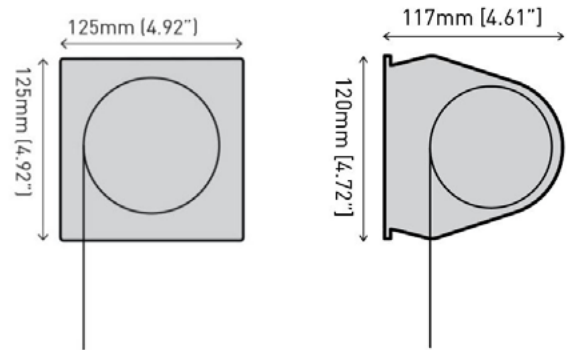

Black

**Head Box Colour Range**

Pure White, Classic Cream, Paperbark, Anodised, Mill, Woodland Grey, Monument, Black

**Pivot Arm Colour Range**

Pure White, Black

**Capacity**

**Dimensions**

**Controls**