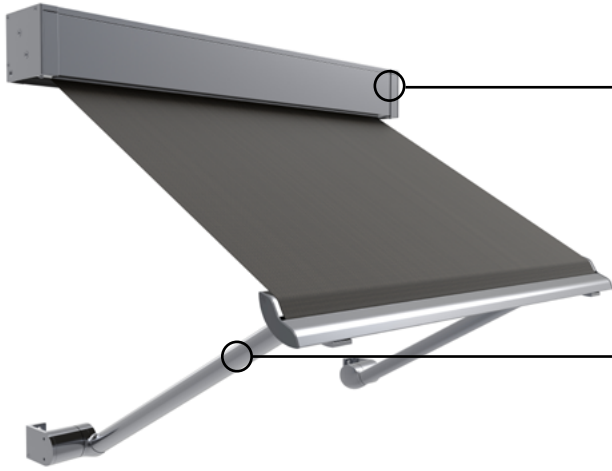

# Veue Pivot Arm

The Veue Pivot Arm system is ideal for windows on first or second levels of the home or office. Veue Pivot Arm features a robust spring-loaded arm and perfectly maintains fabric tension in all positions.

### Features

- One option from Rollease Acmeda's comprehensive outdoor shading suite.
- Veue Drop Awnings are modular. Utilise common components across the entire suite, including Zipscreen.
- Suitable for outward opening windows
- Ideal for sheltered areas around the home

### Colour Range

Pure White

Classic Cream

Paperbark

Anodised

Mill

Woodland Grey

Monument

Black

**Head Box Colour Range**

Pure White, Classic Cream, Paperbark, Anodised, Mill, Woodland Grey, Monument, Black

**Pivot Arm Colour Range**

Pure White, Black

**Capacity**

**Dimensions**

**Controls**